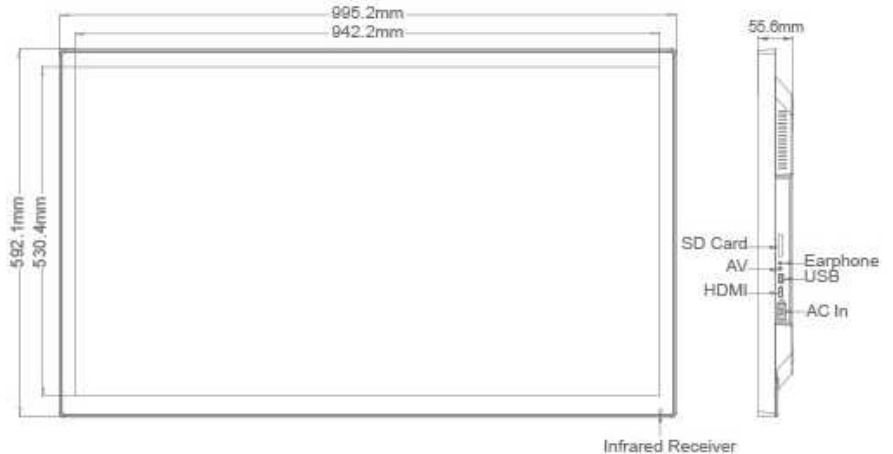

BRAUN DigiFrame 430

High-quality picture frame for POS solution with high resolution IPS display. Built-in stereo speakers, HDMI input, USB and SD input, headphone/audio out, AV input. VESA Compatible, Kensington anti-theft. Display size 109.22m (43"), 16:9, for presentation of digital photos and videos. Full HD (1920x1080p) compatible, auto start function.

- * 43" IPS full angle screen
- * 1920*1080P and 16:9
- * Full HD video/photo playback
- * USB HOST
- * SD card slot
- * HDMI input
- * AV input
- * Stereo sound output (3.5mm JACK)
- * Build-in Speaker (3W X 2)
- * IR remote control
- * Auto-Start, Auto-play and Auto-loop