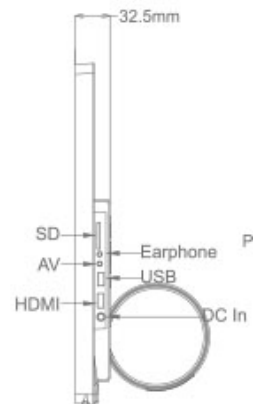

BRAUN DigiFrame 240

High-quality picture frame for POS solution with high resolution IPS display. Built-in stereo speakers, HDMI input, USB and SD input, headphone/audio out, AV input. VESA compatible, Kensington anti-theft. Display size 60.96cm (24"), 16:9, for presentation of digital photos and videos. Full HD (1920x1080p) compatible, auto start function.

- * 24" (60.96 cm) IPS full angle screen
- * 1920*1080P and 16:9
- * Full HD video/photo playback
- * USB HOST
- * SD card slot
- * HDMI input
- * AV input
- * Stereo sound output (3.5mm JACK)
- * Build-in Speaker (3W X 2)
- * IR remote control
- * Auto-Start, Auto-play and Auto-loop
- * VESA compatible