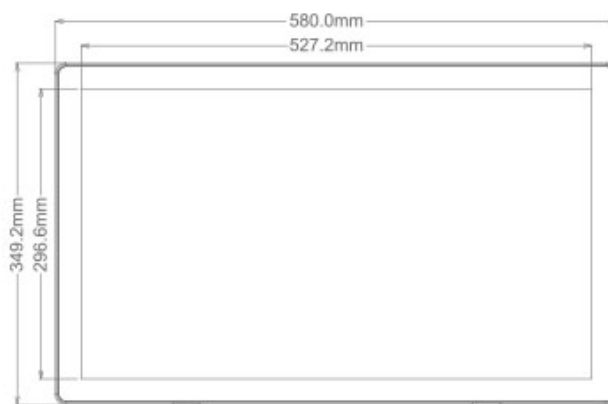

BRAUN DigiFrame 240

High-quality picture frame for POS solution with high resolution IPS display. Built-in stereo speakers, HDMI input, USB and SD input, headphone/audio out, AV input. VESA compatible, Kensington anti-theft. Display size 60.96cm (24"), 16:9, for presentation of digital photos and videos. Full HD (1920x1080p) compatible, auto start function.

- * 24" (60.96 cm) IPS full angle screen
- * 1920*1080P and 16:9
- * Full HD video/photo playback
- * USB HOST
- * SD card slot
- * HDMI input
- * AV input
- * Stereo sound output (3.5mm JACK)
- * Build-in Speaker (3W X 2)
- * IR remote control
- * Auto-Start, Auto-play and Auto-loop
- * VESA compatible